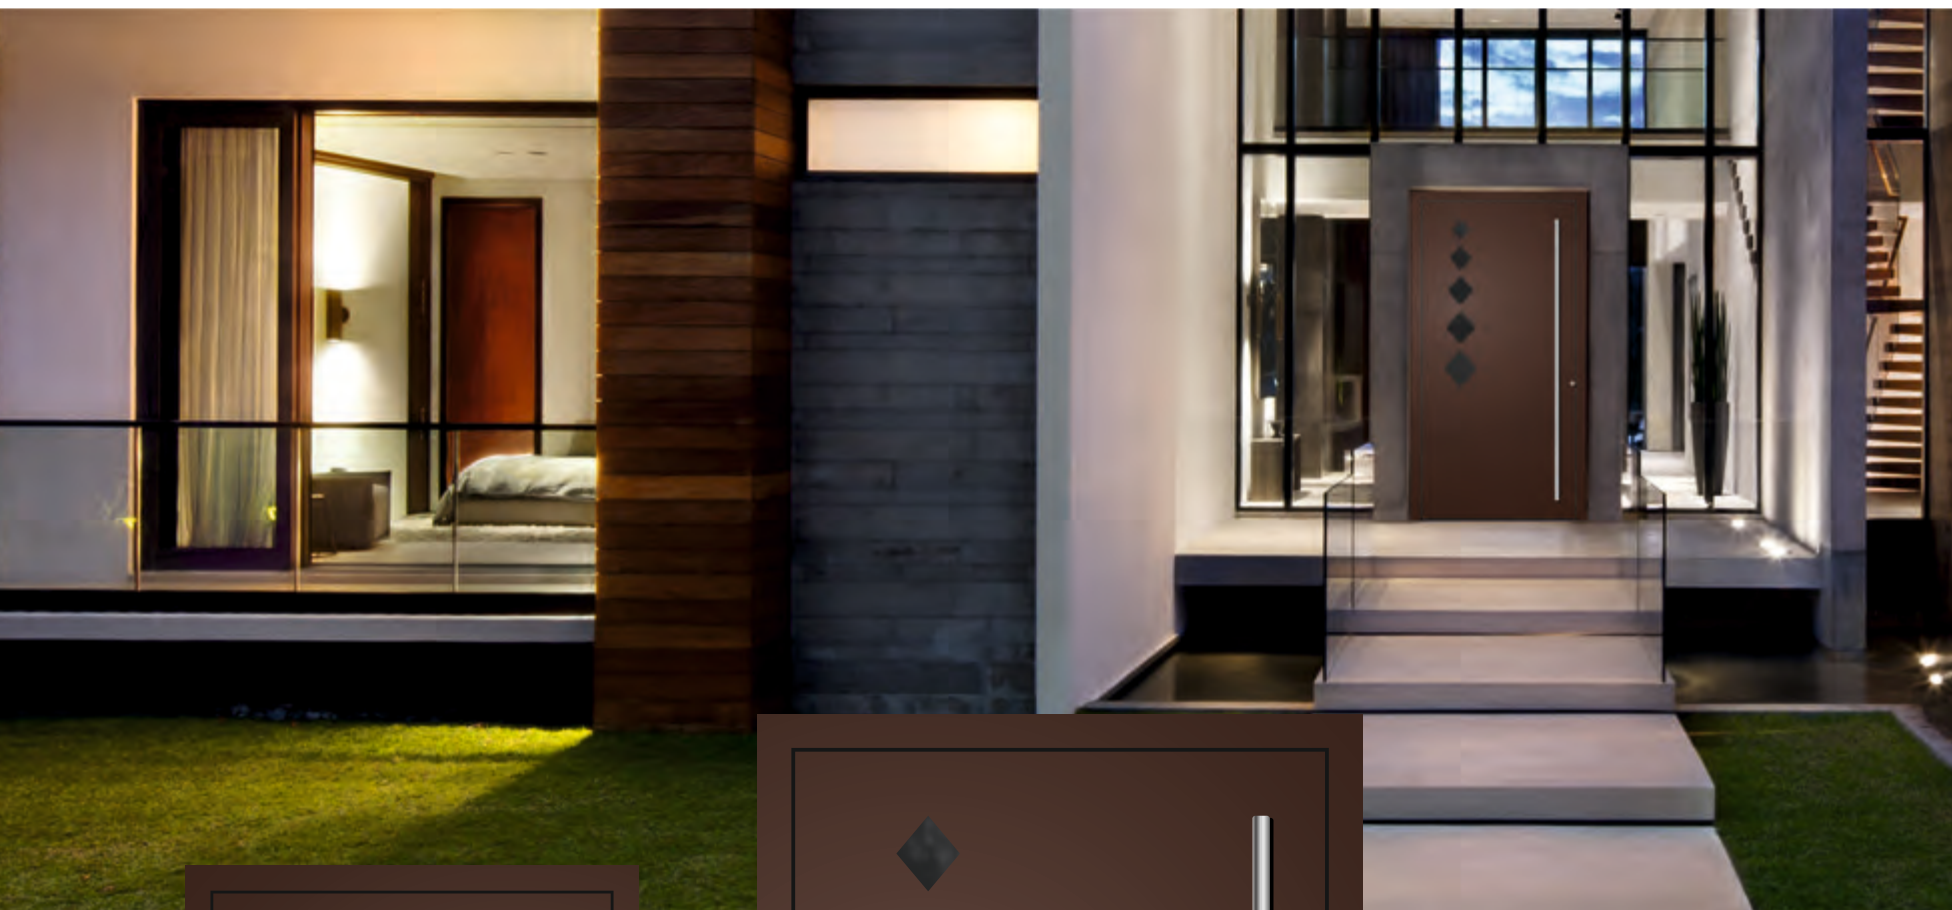

VERDI

180°

1. IT
    Colore: Sahara Marrone
   Finitura: Architetonica
   Maniglia: PureHandle®
2. EN
    Color: Sahara Black
   Finish: Architectural
   Door handle: PureHandle®
3. FR
    Couleur: Sahara Marron
   Finition: Architecturale
   Poignée: PureHandle®
4. DE
    Farbe: Sahara Braun
   Farbbezeichnung: Architektonisch
   Türklinke: PureHandle®
5. ES
    Color: Sahara Marrón
   Acabado: Arquitectónico
   Manilla: PureHandle®
6. NL
    Kleur: Sahara Kastanjebruin
   Afwerking: Architectonisch
   Deurkruk: PureHandle®