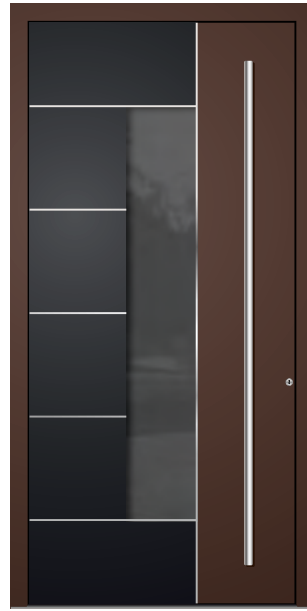

NAPOLÉON

66